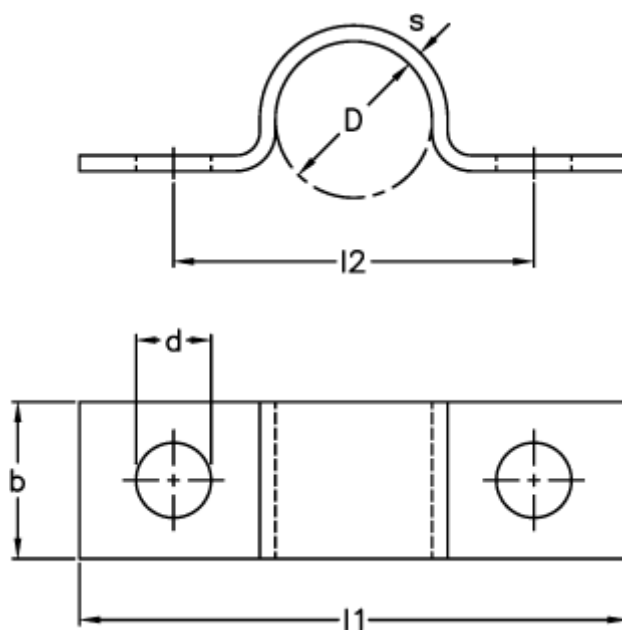

Article number: 025217000022

Description: Norma retaining clip type 521  
BSN 22x20x2 w/2 fish joints W1

## Measures

$b = 20$

$D = 22$

$d = 7$

$l1 = 67.0$

$l2 = 51.0$

$s = 2$